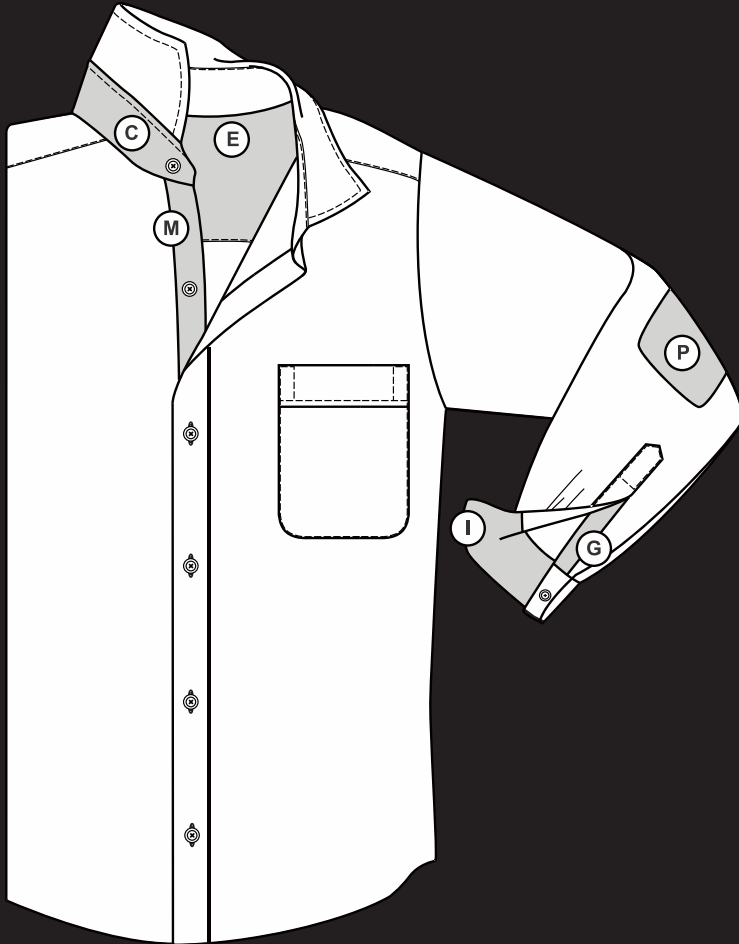

N5-4394524 (13)

Navy Royal Stripe
62% Cotton 36% Rayon
2% Spandex

PURO

AUTUMN COOL V21072

- C - Outside Neckband**
- E - Inside Yoke**
- G - Outside Small Sleeve Plackets**
- I - Inside Barrel of Cuff**
- M - Front of Back Placket**
- P - Elbow Patch**